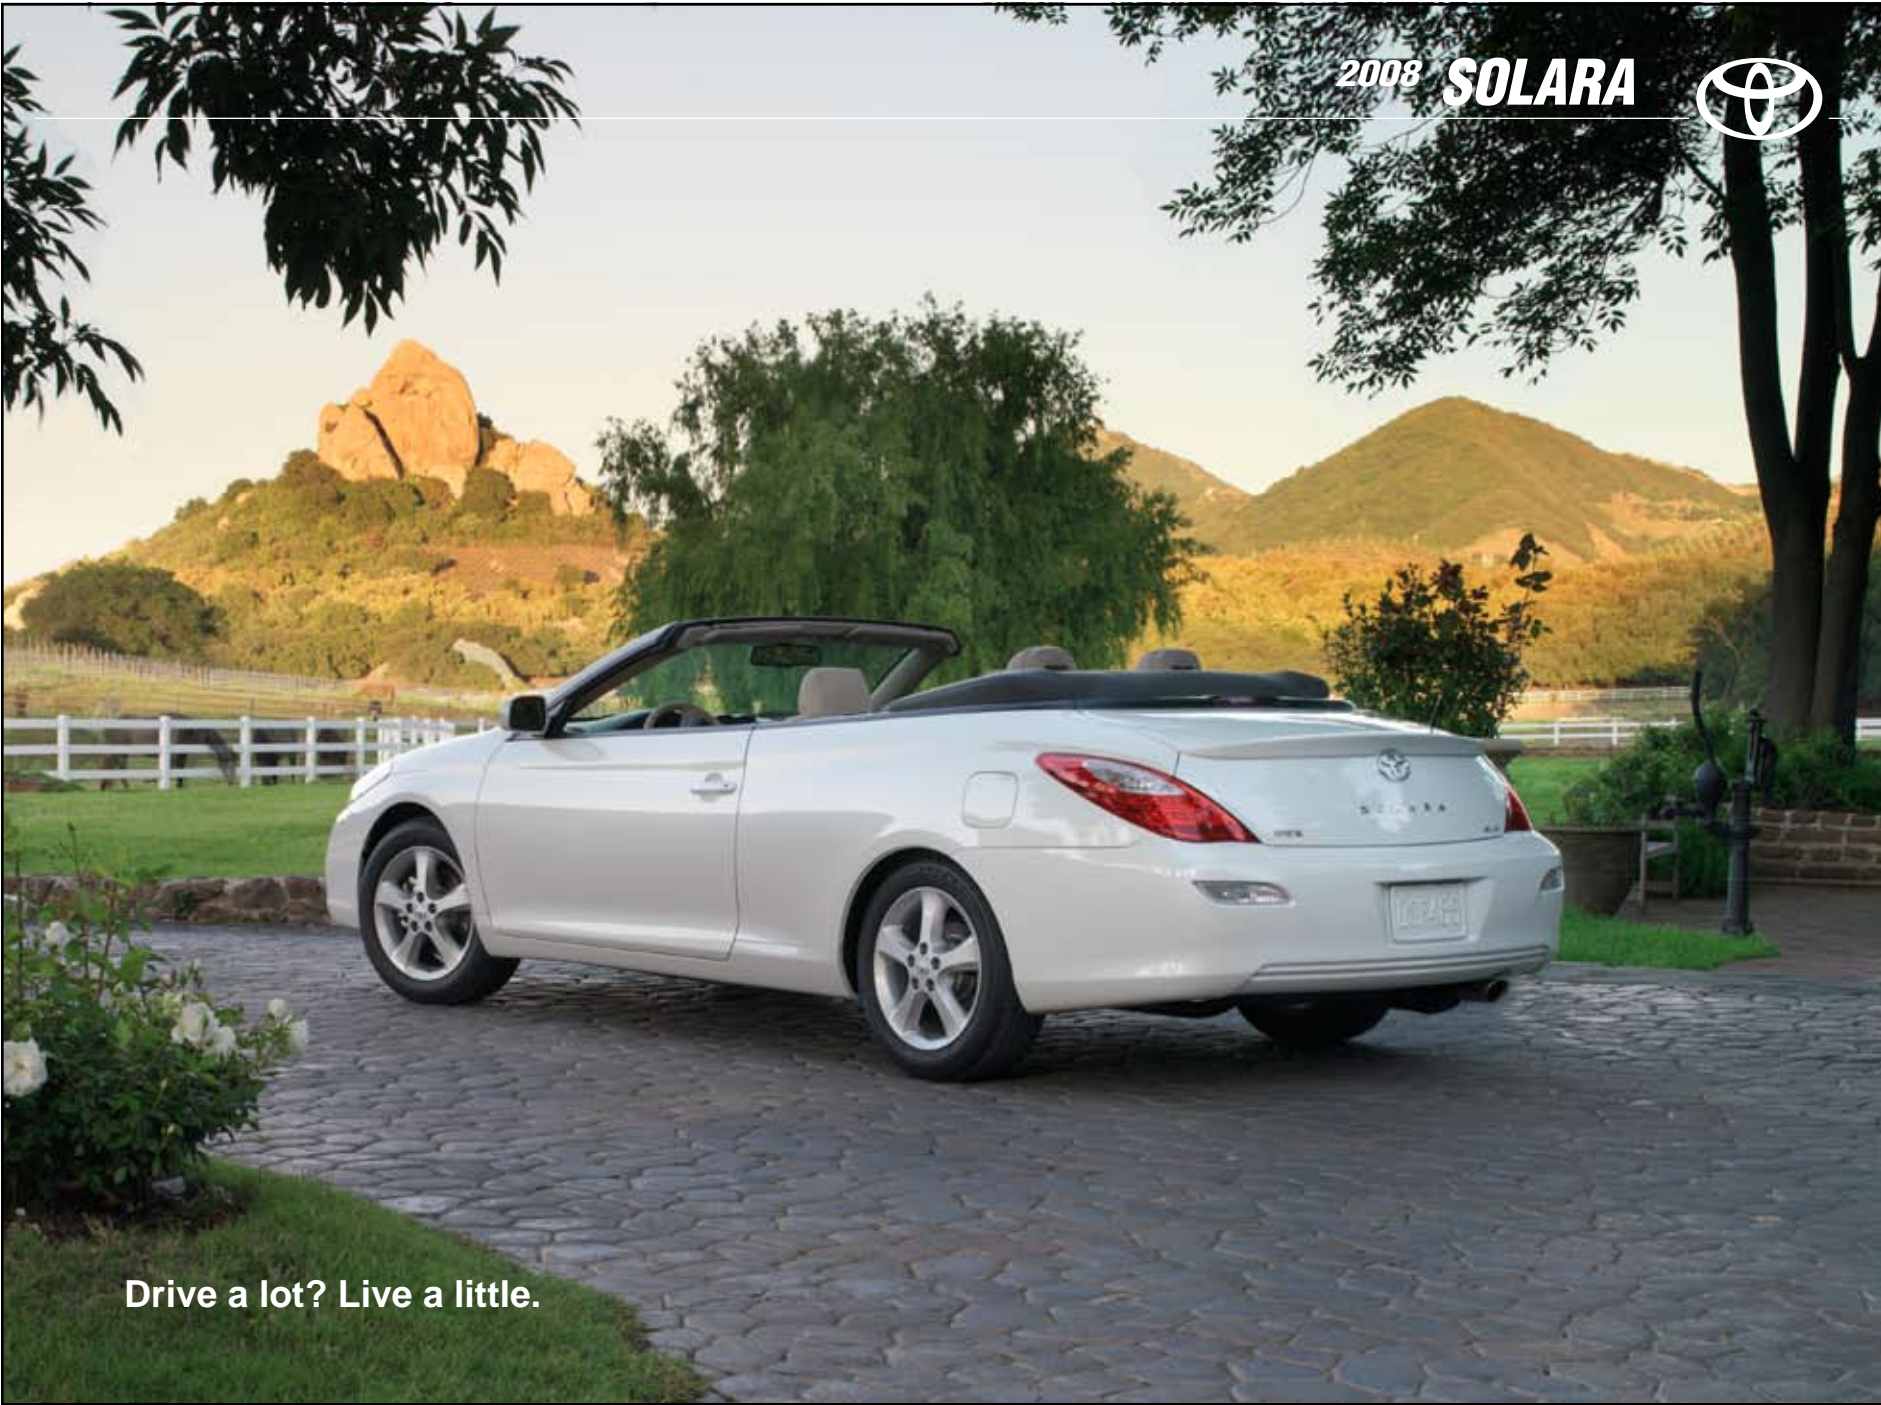

2008 SOLARA

Drive a lot? Live a little.

Model Overview

Sport Convertible shown in Absolutely Red

Sport Coupe shown in Classic Silver Metallic

SLE Convertible interior shown in Ivory leather with available DVD navigation system [12]